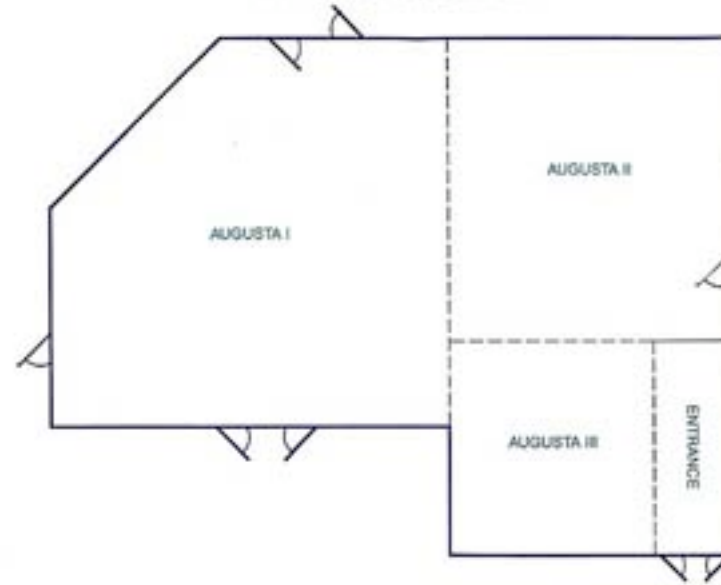

AUGUSTA

ROOM	SQARE FEET	CILING HEGGHT	DIMENSIONS	THEATER	CLASSROOM	RECEPTION	BANQUET	EXHIBIT
AUGUSTA I	1800	10	40x57x23	240	120	250	150	25
AUGUSTA II	900	10	26x33	N/A	N/A	100	50	10
AUGUSTA III	500	10	19x29	50	30	50	50	10
AUGUSTA I, II, III	3200	10	65x57	N/A	N/A	400	250	45