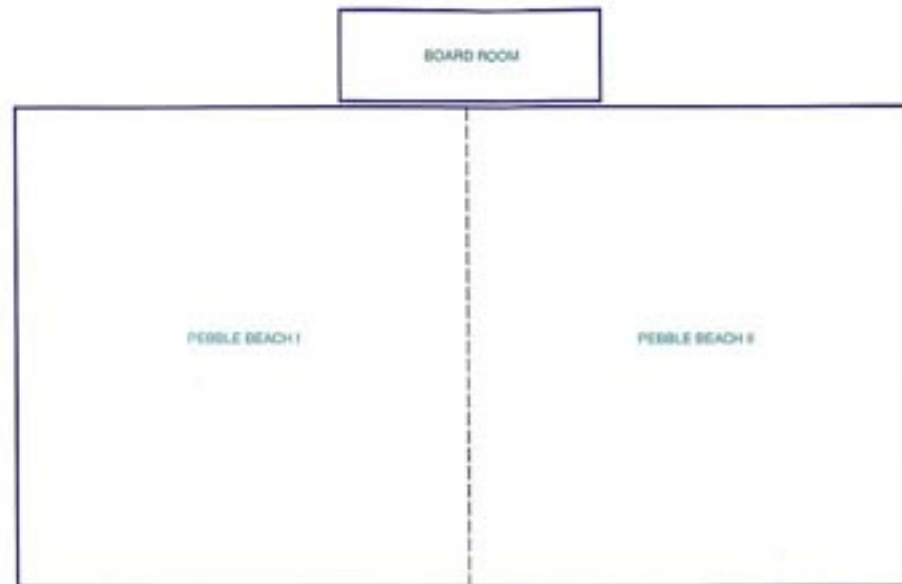

## PEBBLE BEACH/BOARD ROOM

ROOM	SQUARE FEET	CEILING HEIGHT	DIMENSIONS	THEATER	CLASSROOM	RECEPTION	BANQUET	EXHIBIT
PEBBLE BEACH I	700	18	19x32	120	60	150	80	20
PEBBLE BEACH II	700	18	19x32	120	60	150	80	20
PEBBLE BEACH I, II	1400	18	38x32	240	120	300	160	40
BOARD ROOM	300	10	28x10	40	20	40	24	10